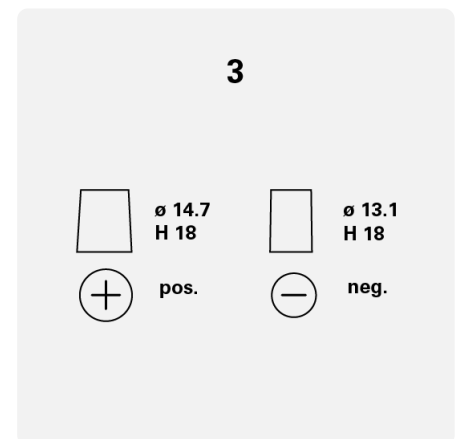

## TECHNICAL DATA

Capacity:	<b>40 Ah</b>	CCA:	<b>330 A</b>
Voltage:	<b>12 V</b>	Dimensions (L/W/H):	<b>187/127/227</b>
Case Size:	<b>B19</b>	Short Code:	<b>A14</b>
UK-Code:	<b>054</b>	ETN:	<b>540126033</b>
Weight filled:	<b>10,1 kg</b>	Base Hold-down:	<b>B00</b>
Layout:	<b>0</b>	Terminal Type:	<b>3</b>

## DRAWINGS

Base Hold-down

Layout

Terminal Type