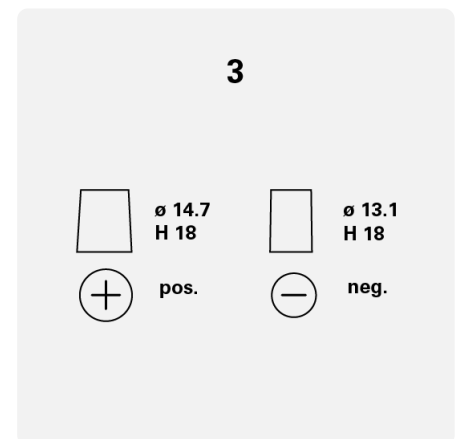

Engineered with precision and expertise in Germany.

Maintenance-free

Maintenance-free battery designed to deliver dependable performance for your vehicle.

DYNAMIC SLI

540127033K262

TECHNICAL DATA

Capacity:	40 Ah	CCA:	330 A
Voltage:	12 V	Dimensions (L/W/H):	187/127/227
Case Size:	B19R	Short Code:	A15
UK-Code:	055	ETN:	540127033
Weight filled:	10,1 kg	Base Hold-down:	B00
Layout:	1	Terminal Type:	3

DRAWINGS

Base Hold-down

Layout

Terminal Type