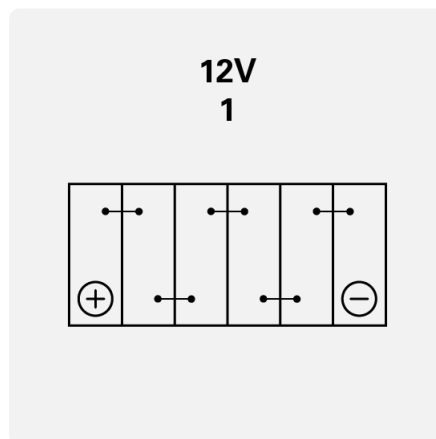

Engineered with precision and expertise in Germany.

Maintenance-free

Maintenance-free battery designed to deliver dependable performance for your vehicle.

DYNAMIC SLI

545079030K262

TECHNICAL DATA

Capacity:	45 Ah	CCA:	300 A
Voltage:	12 V	Dimensions (L/W/H):	220/135/225
Case Size:	E2R	Short Code:	B24
UK-Code:	049	ETN:	545079030
Weight filled:	11,32 kg	Base Hold-down:	B01
Layout:	1	Terminal Type:	1

DRAWINGS

Base Hold-down

Layout

Terminal Type