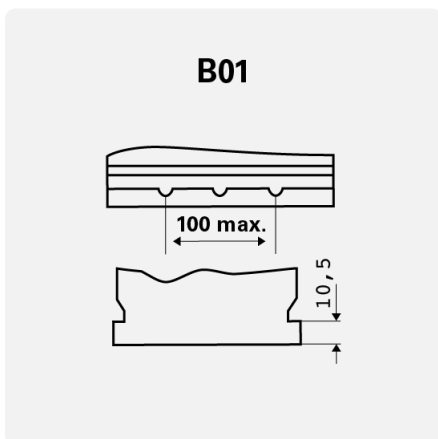

DYNAMIC SLI

545077030K262

TECHNICAL DATA

Capacity:	45 Ah	CCA:	300 A
Voltage:	12 V	Dimensions (L/W/H):	220/135/225
Case Size:	E2	Short Code:	B23
UK-Code:	048	ETN:	545077030
Weight filled:	11,32 kg	Base Hold-down:	B01
Layout:	0	Terminal Type:	1

DRAWINGS

Base Hold-down