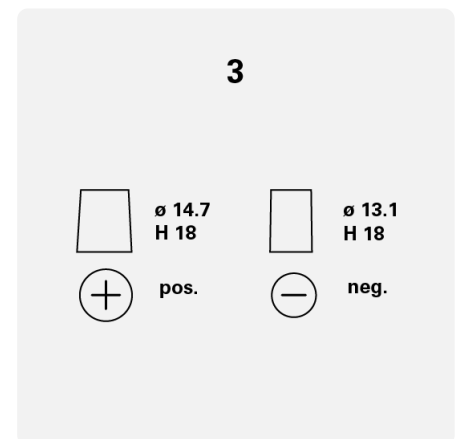

Engineered with precision and expertise in Germany.

Maintenance-free

Maintenance-free battery designed to deliver dependable performance for your vehicle.

DYNAMIC SLI

545155033K262

TECHNICAL DATA

Capacity:	45 Ah	CCA:	330 A
Voltage:	12 V	Dimensions (L/W/H):	238/129/227
Case Size:	B24	Short Code:	B31
UK-Code:	156	ETN:	545155033
Weight filled:	11,68 kg	Base Hold-down:	B00
Layout:	0	Terminal Type:	3

DRAWINGS

Base Hold-down

Layout

Terminal Type