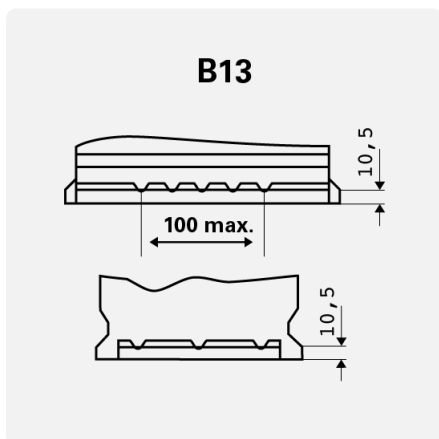

DYNAMIC SLI

570409064K262

TECHNICAL DATA

Capacity:	70 Ah	CCA:	640 A
Voltage:	12 V	Dimensions (L/W/H):	278/175/190
Case Size:	H6/L3	Short Code:	E13
UK-Code:	096	ETN:	570409064
Weight filled:	16,6 kg	Base Hold-down:	B13
Layout:	0	Terminal Type:	1

DRAWINGS

Base Hold-down