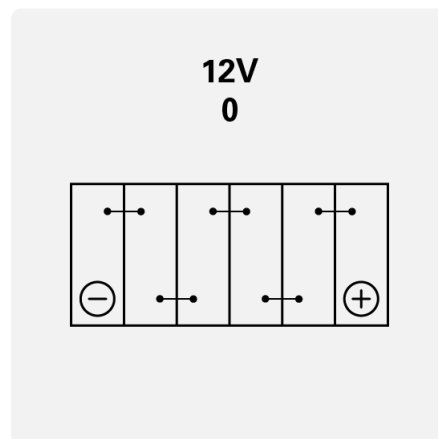

DYNAMIC SLI

570409064K262

TECHNICAL DATA

Capacity:	70 Ah	CCA:	640 A
Voltage:	12 V	Dimensions (L/W/H):	278/175/190
Case Size:	H6/L3	Short Code:	E13
UK-Code:	096	ETN:	570409064
Weight filled:	16,6 kg	Base Hold-down:	B13
Layout:	0	Terminal Type:	1

DRAWINGS

Layout